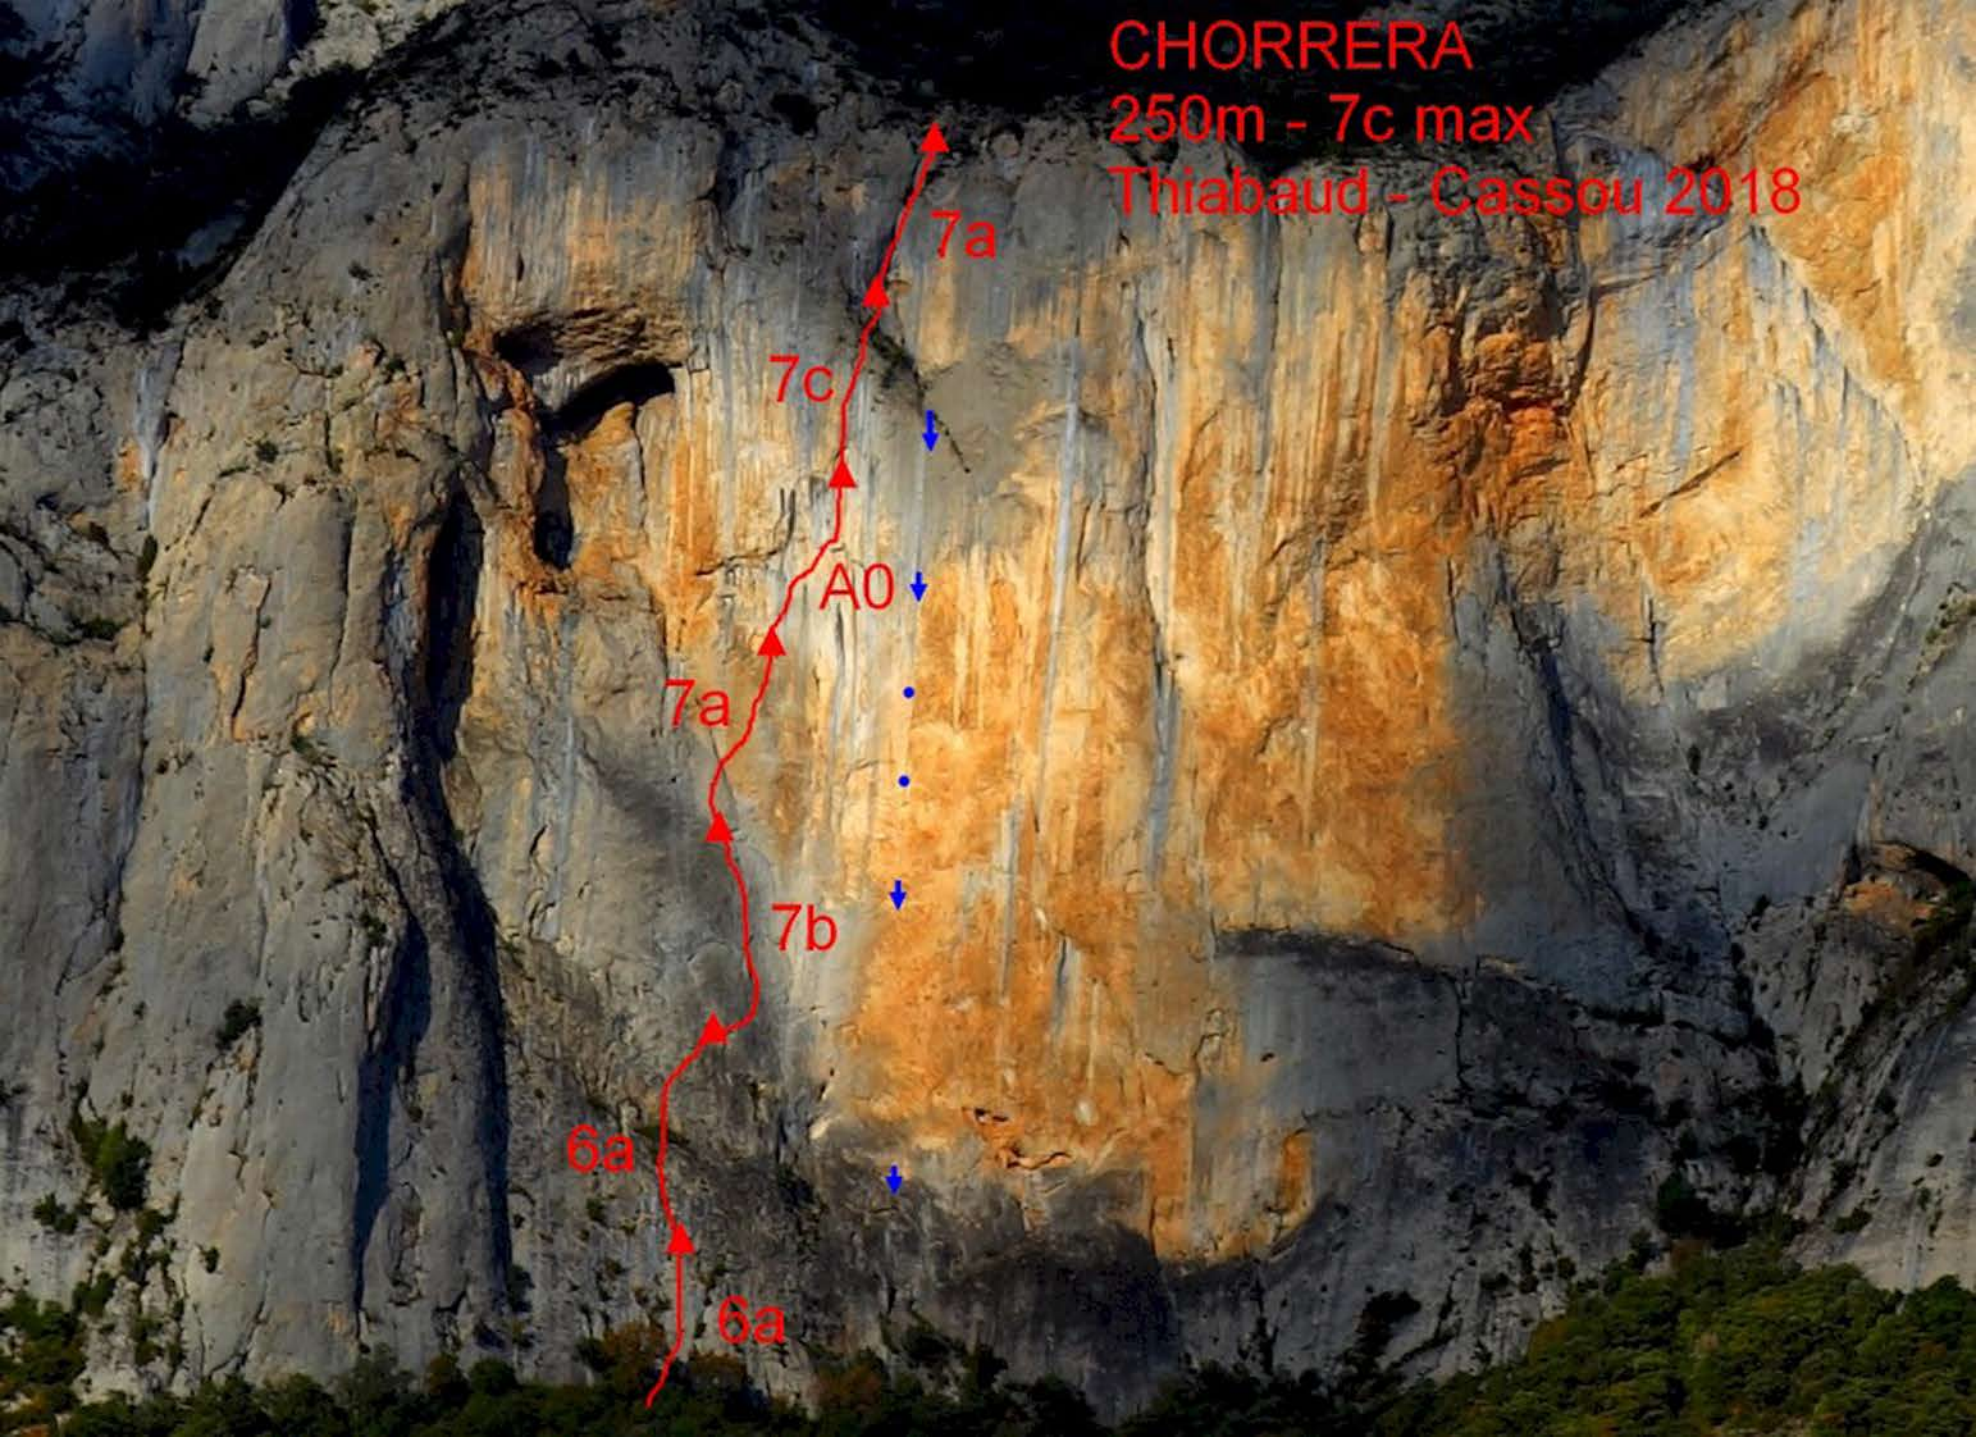

CHORRERA
250m - 7c max
Thiabaud - Cassou 2018

7a

7c

A0

7a

7b

6a

6a